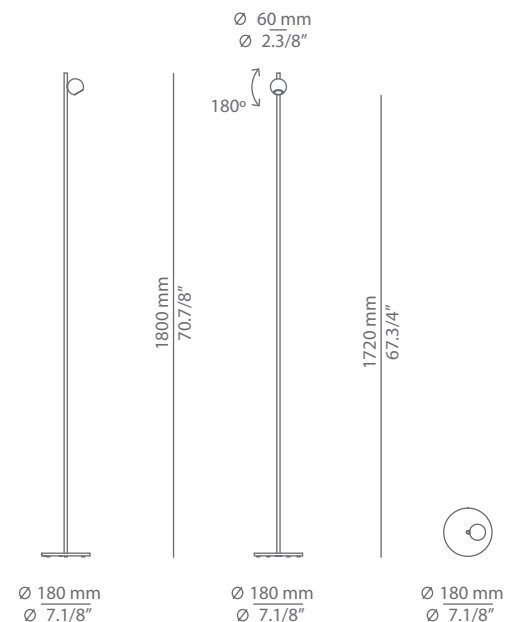

Special instructions

ESTILUZ, S.A.
Carretera d'Ogassa, s/n
17860 Sant Joan de les Abadesses
T+34 972 720 125
F+34 972 720 796

estiluz@estiluz.com
www.estiluz.com